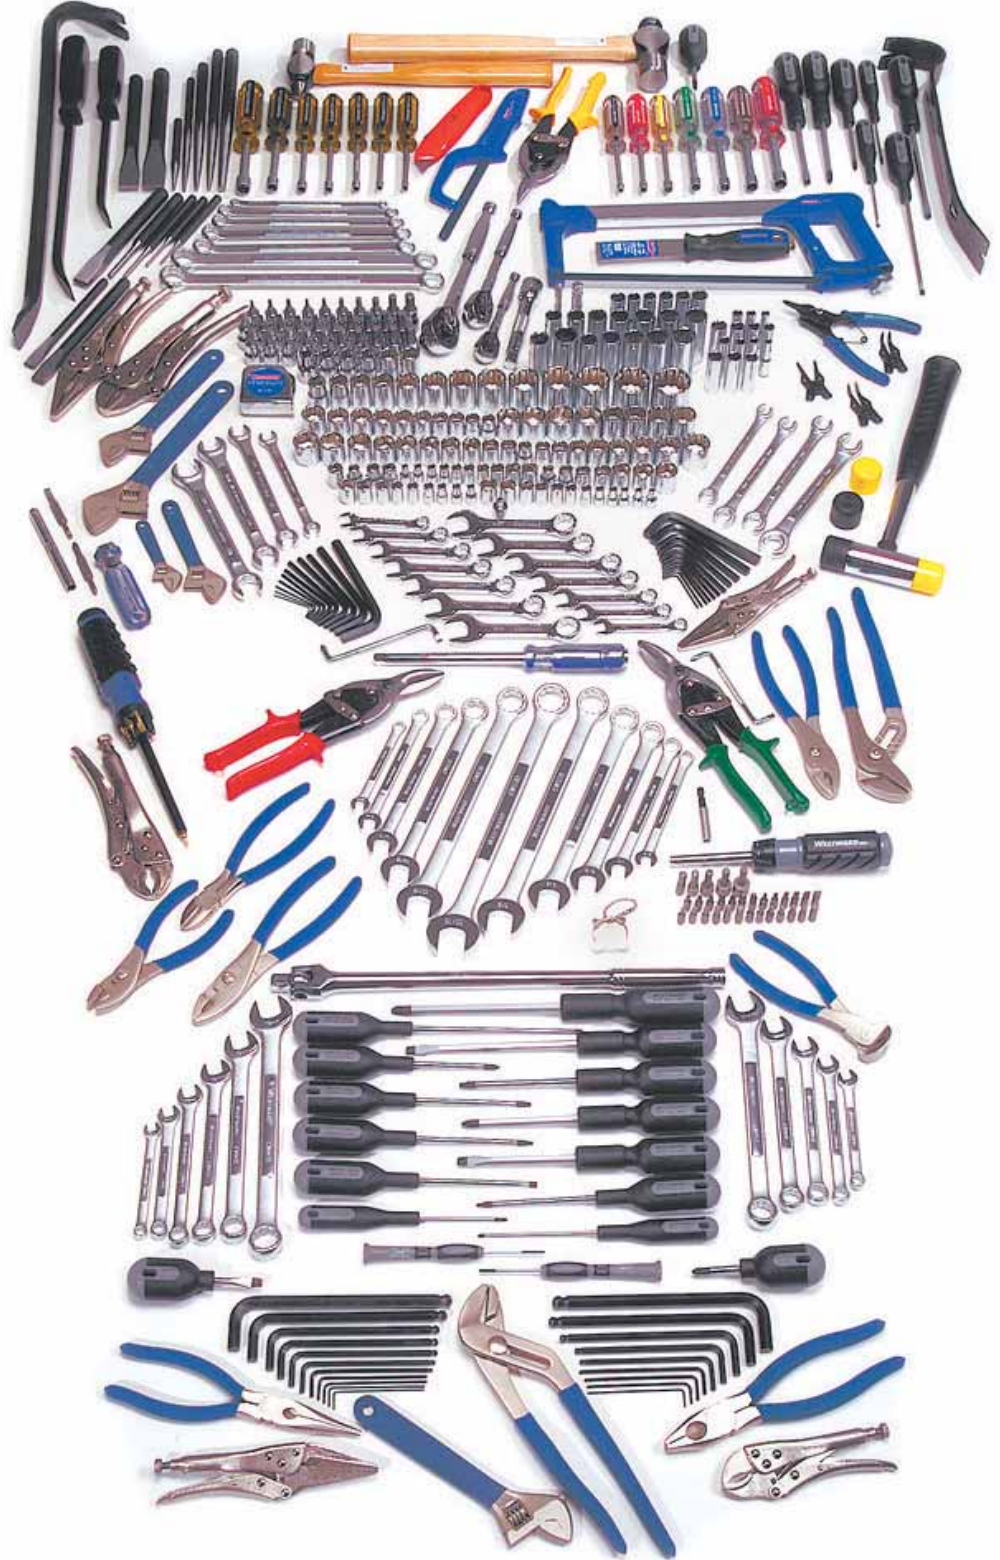

396-Piece Master Set

LIFETIME
GUARANTEE

Features 55 wrenches, 171 sockets,
3 striking tools and 15 pliers

Set Includes:

1. 4YP78 204-Pc. Mechanics Tool Set—Contains 6 pt. and 12 pt. sockets, 130 sockets plus ratchets, extension bars, hex keys, bit sockets and wrenches
2. 4YR29 8-Pc. Flare Nut Wrench Set
3. 4YR24 14-Pc. Stubby Wrench Set
4. 4YR19 7-Pc. Box End Wrench Set
5. 4PL85 11-Pc. Combination Wrench Set, Metric
6. 4PM08 2-Pc. Adj. Wrench Set, 8" & 10"
7. 4YR87 2-Pc. Adj. Wrench Set, 4" & 6"
8. 4YT01 4-Pc. Plier Set
9. 4PM10 5-Pc. Locking Plier Set
10. 4PL95 2-Pc. Slip Joint Plier Set
11. 5MZ05 End Nipper
12. 4YT02 4-Pc. Plier Set
13. 4YP48 4-Pc. Snap Ring Tool Set
14. 5MW51 5-1 Screwdriver
15. 4YR51 2-Pc. Hacksaw Set
16. 4YR71 20-Pc. Ball End Hex Key Set
17. 4PM17 8-Pc. Slotted Screwdriver Set
18. 4YR62 2-Pc. Ball Pein Hammer Set
19. 4WX65 33-Pc. Ratcheting Bit Set
20. 5MW90 Utility Knife
21. 4PM06 3-Pc. Aviation Snap Set
22. 4YP91 Tape Measure
23. 4YP29 Putty Knife
24. 4PM09 4-Pc. Pry Bar Set
25. 4YR68 Soft Face Hammer
26. 4YP42 Ratcheting Screwdriver
27. 4PL89 14-Pc. Punch & Chisel Set
28. 4YP44 20-Pc. Screwdriver Set
29. 4YR85 7-Pc. Nutdriver Set, SAE
30. 4YR86 7-Pc. Nutdriver Set, Metric

Item No.	Description
3VB10	396-Pc. Master Set