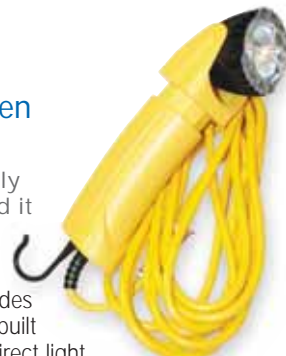

6YF71

18/2 SJT, 15 ft. cord

6YF71

Item No.	Description
6YF71	120V MR16 Halogen Hand Lamp
6YF70	12V MR16 Halogen Hand Lamp

General Purpose Hand Lamp

Solution to a variety of lighting needs

Heavy-duty hand light holds 100W lamp. Circuit breaker provides overload protection, and dual guard isolates lamp heat from surrounding surfaces.

- Durable 16/3-SJTW, 25 ft. cord
- 125V, 60 Hz.
- 100W max. Lamp not included