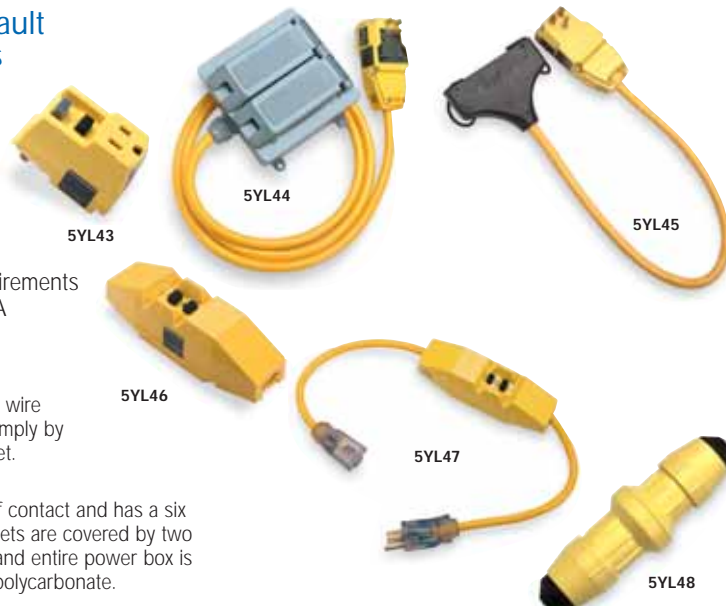

5YL45

GFCI is located at the point of contact and has a right angle plug with a 2' 12-3AWG cord and flared three outlet weathered resistant molded head. Unit monitors electricity flow and shuts power off in 25/1000 of a second.

5YL46

User attachable GFCI is dual voltage 120V/240V and accepts SJT cable from 18 to 12AWG.

5YL47

In line GFCI with 8" 14/3AWG lead at both ends. The female receptacle contains a LED indicator acknowledging when power is present.